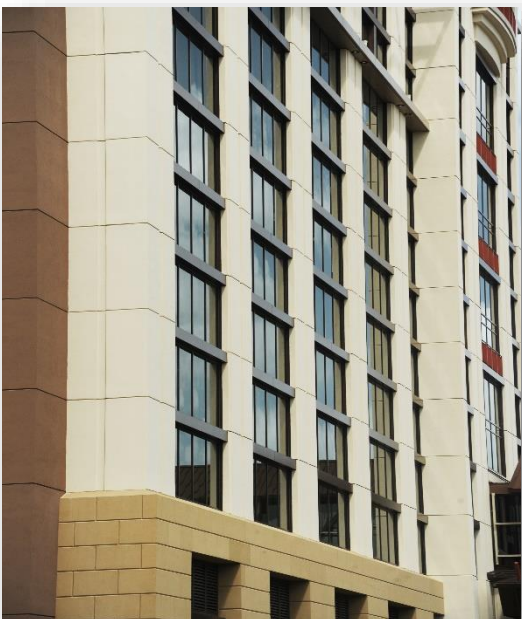

Pinnacle Baton Rouge

Accq-Wall Curtainwall Framing System

Arion-Wall Unitized Curtainwall System

L'Auberge Casino & Hotel Baton Rouge, which is situated on the banks of the Mississippi River, is designed to capture the feel of a southern riverfront lodge and bayou retreat. The project is was comprised of a 12-story hotel on the land side of the river levee. Accq-Wall Curtainwall was used extensively on the lower levels, while Arion Unitized Curtainwall was provided for the guest rooms in the hotel.